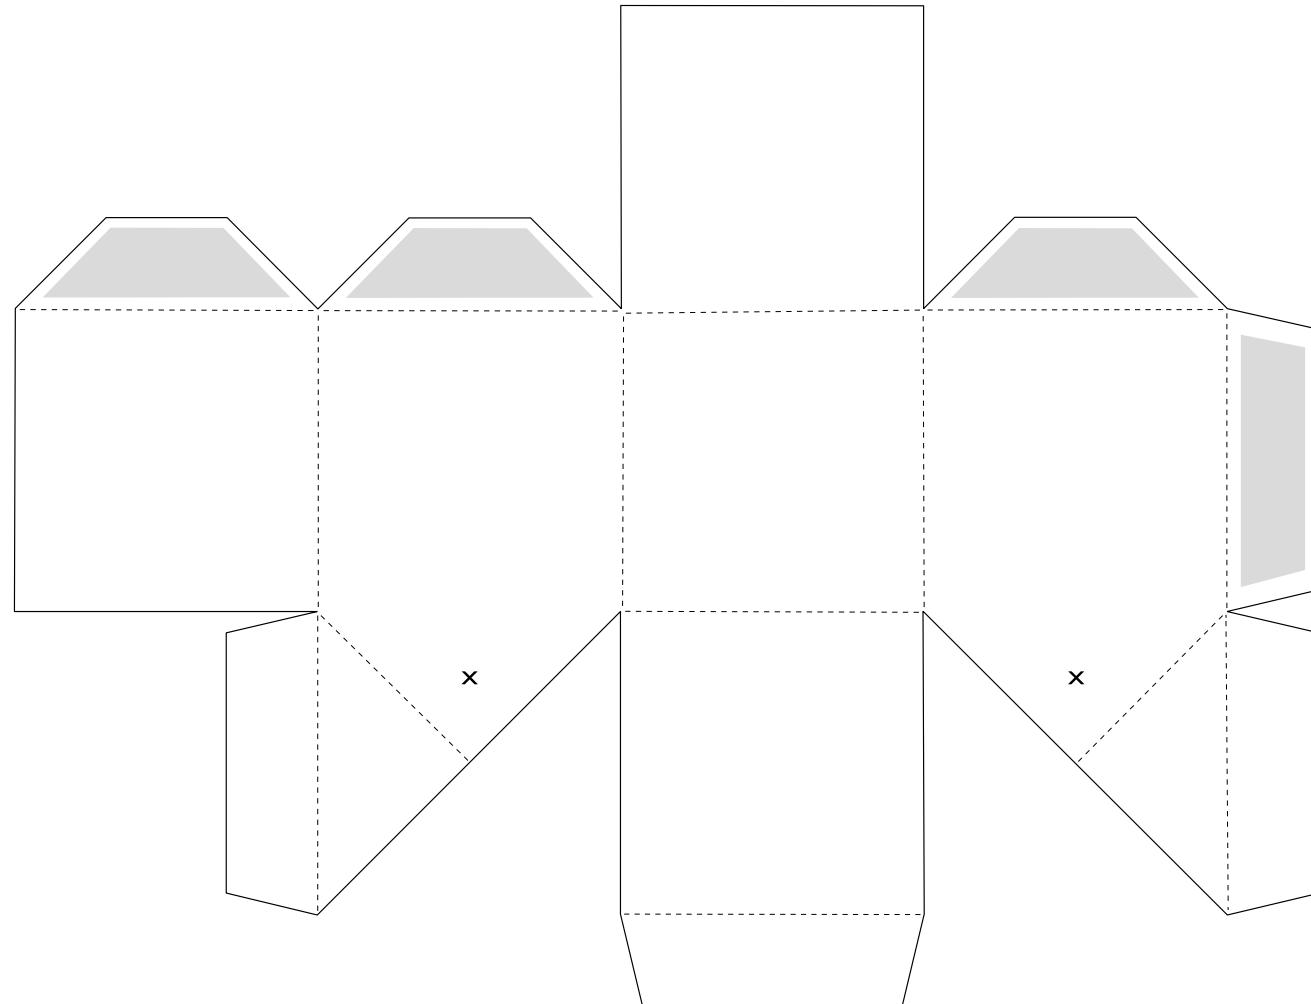

# Craft template ADVENT CALENDAR

## What will I need?

- solid carton
- glue
- thread

## Instruction:

- fold
- - - - - cut
- glue
- x thread

## Anleitung:

1. Draw in solid carton
2. Fold
3. Glue
4. Fix the band
5. Decorate

Follow us here for contests and  
many more offers:

[www.small-foot.de](http://www.small-foot.de)