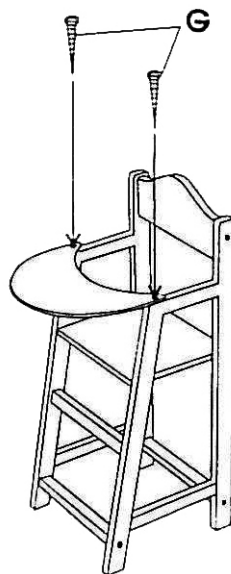

Aufbauanleitung - Assembly Instructions

Puppenhochstuhl - Doll's High Chair

Art. Nr. 2857

Ax1

Bx2

Cx1

Dx1

lx2

Ex1

5X25MM

Fx10

4X25MM

Gx2

4X40MM

Hx6

small foot company
Achimer Straße 7
27755 Delmenhorst / Germany
info@smallfootcompany.com
www.smallfootcompany.com