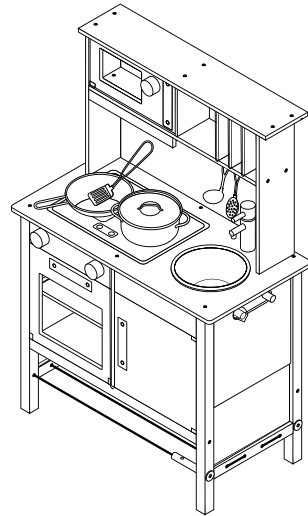

Art. Nr. 12672

Play Kitchen grey tasty
Assembly instruction

Kinderküche grau tasty
Aufbauanleitung

Cuisine pour enfants gris tasty
Notice de montage

Cucina per bambini grigia tasty
Istruzioni di montaggio

Cocina infantil gris tasty
Instrucciones de montaje

CAUTION:

The toy is to be assembled by an adult.

CAUTION:

Assemblage par un adulte requis.

WARNING:

CHOKING HAZARD

Small parts. Not for children under 3 years.

AVERTISSEMENT:

RISQUE DE SUFFOCATION