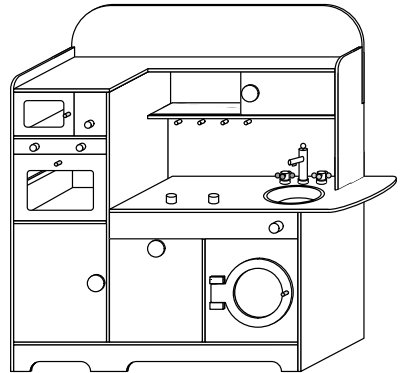

Art. Nr. 11465

Children's Play Kitchen Gourmet Pink
Assembly instruction

Kinderküche Rosa Gourmet
Aufbauanleitung

Cuisine pour enfant Rose Gourmet
Notice de montage

Cucina per bambini rosa Buongustaio
Istruzioni di montaggio

Cocina infantil Rosa Gourmet
Instrucciones de montaje

CAUTION:

The toy is to be assembled by an adult.

CAUTION:

Assemblage par un adulte requis.

WARNING:

CHOKING HAZARD

Small parts. Not for children under 3 years.

AVERTISSEMENT:

RISQUE DE SUFFOCATION